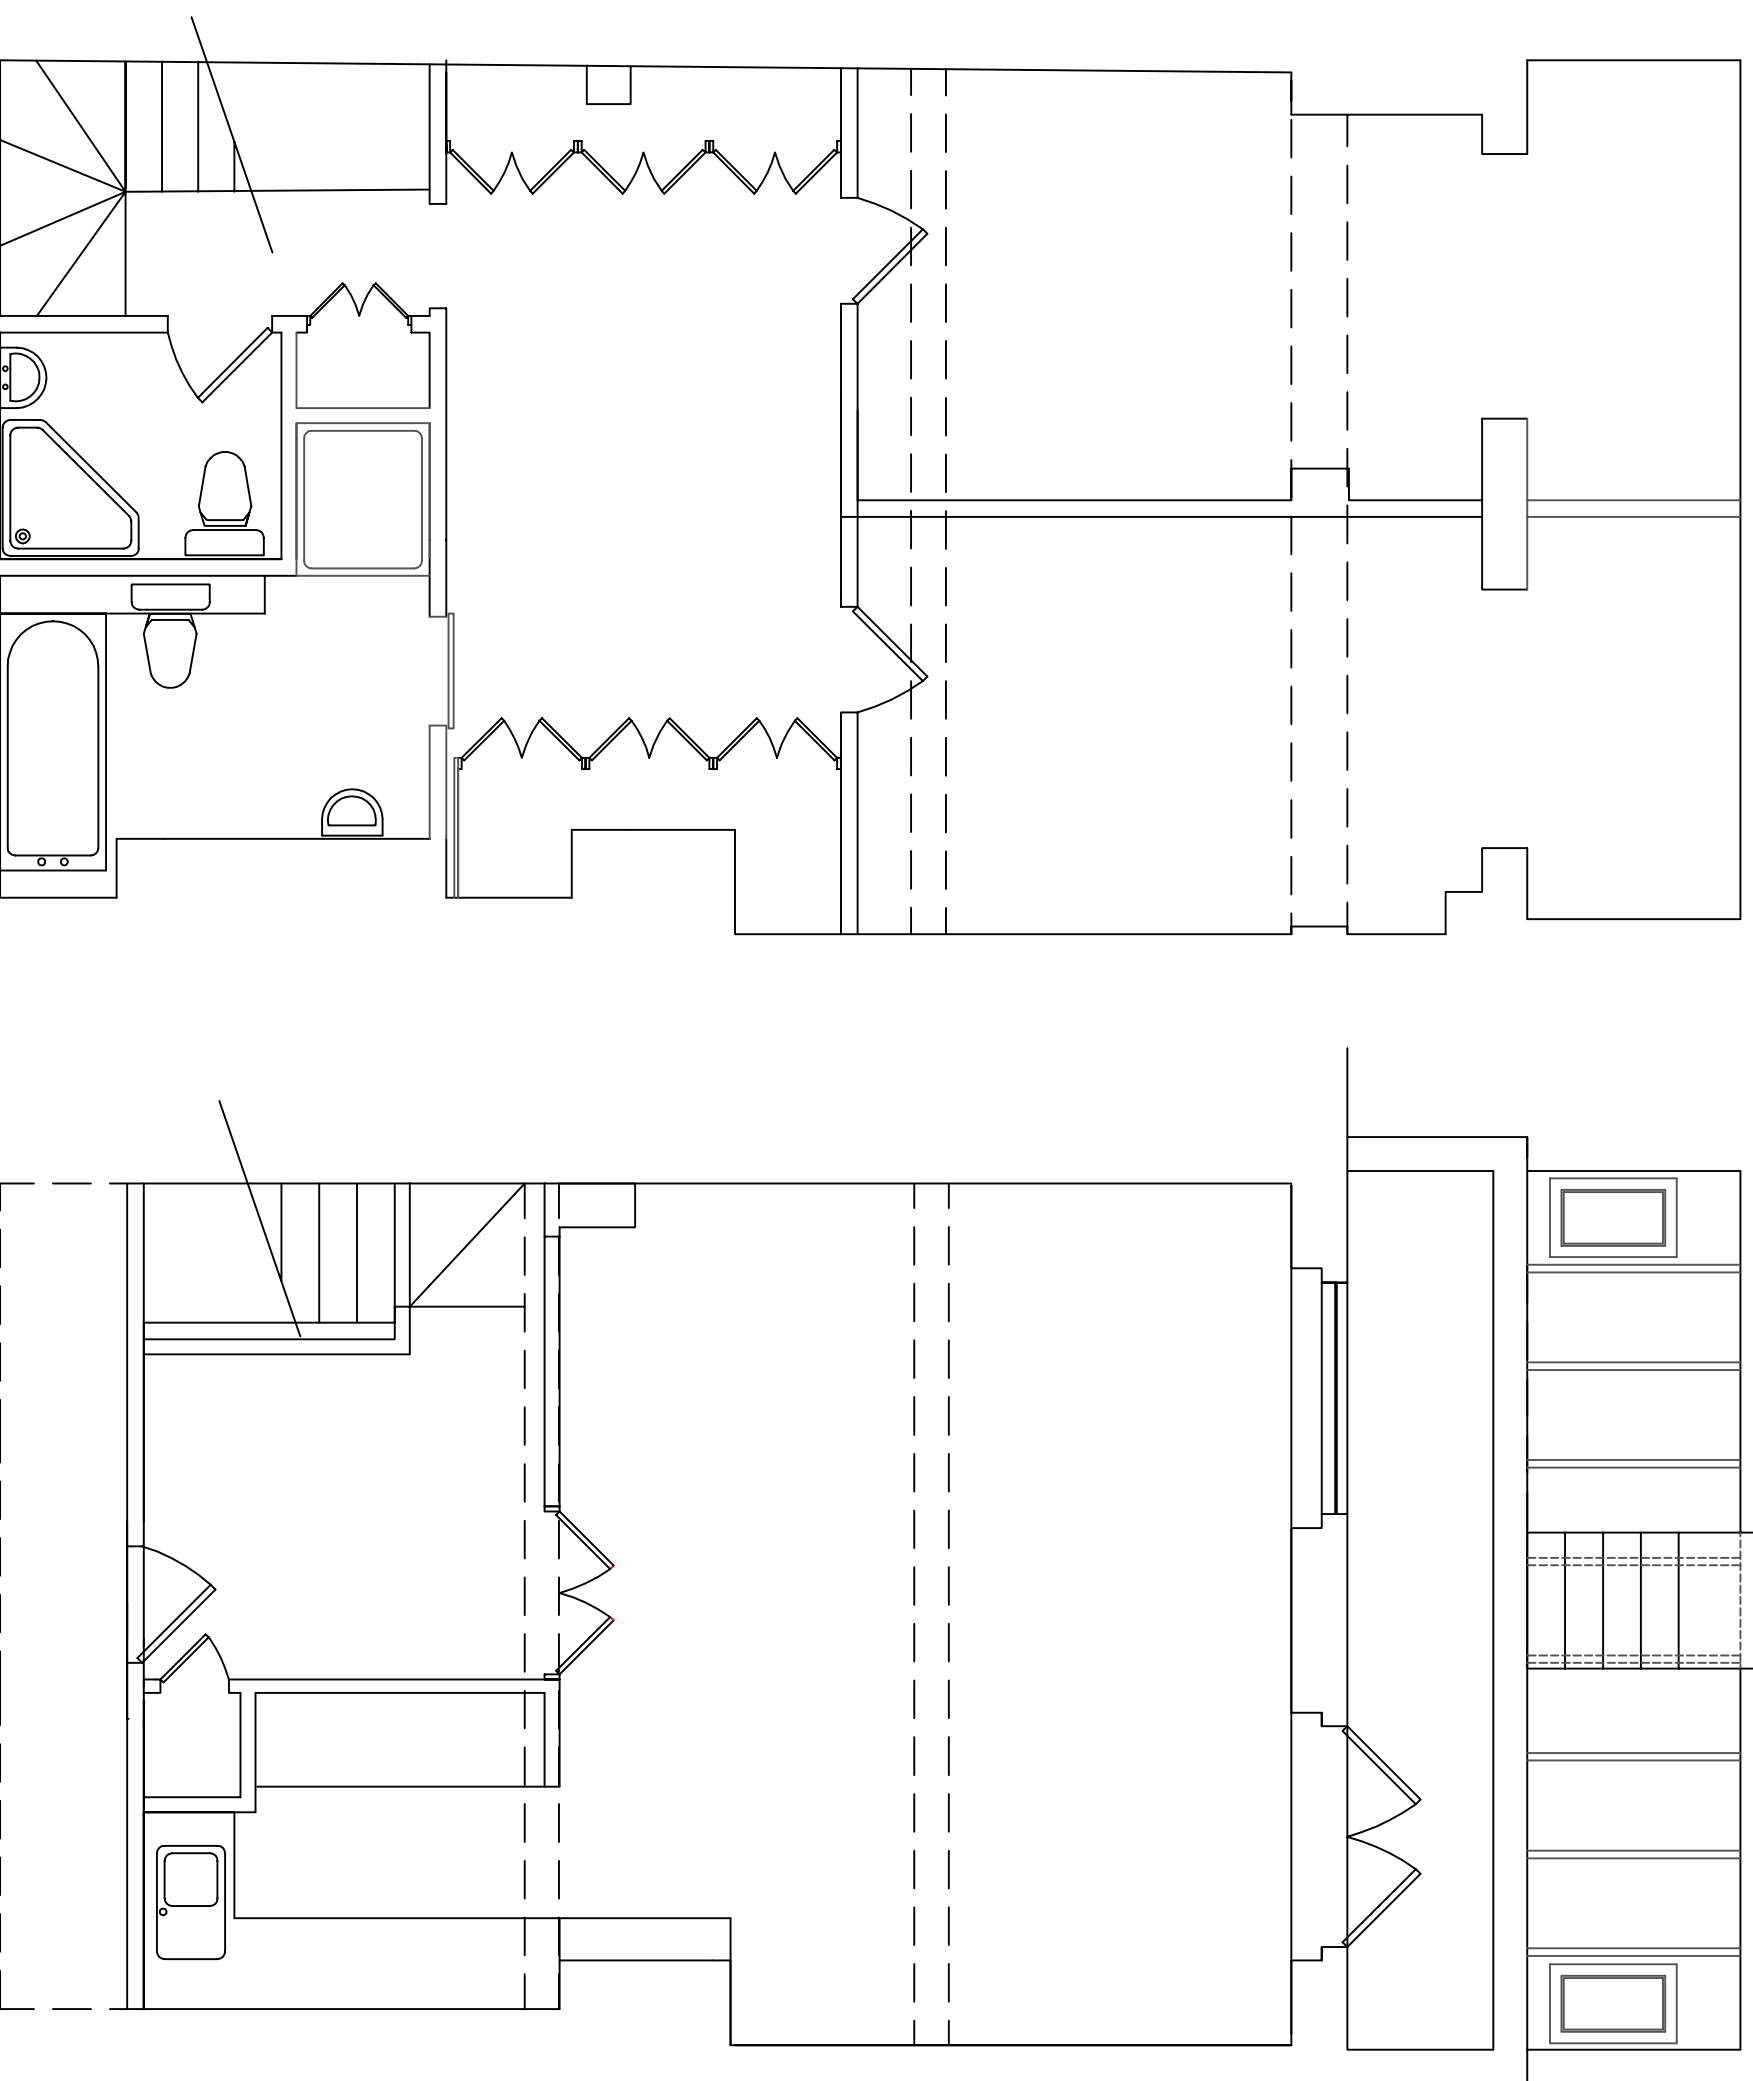

Do not scale from drawing
All dimensions to be checked on site

Date	Revisions
A 29/3/07	Extra roof light added

WALLACE WHEATING
Chartered Engineers and Building Consultants

106 Shocklegate Lane
Teddington
Middlesex
TW11 8SH